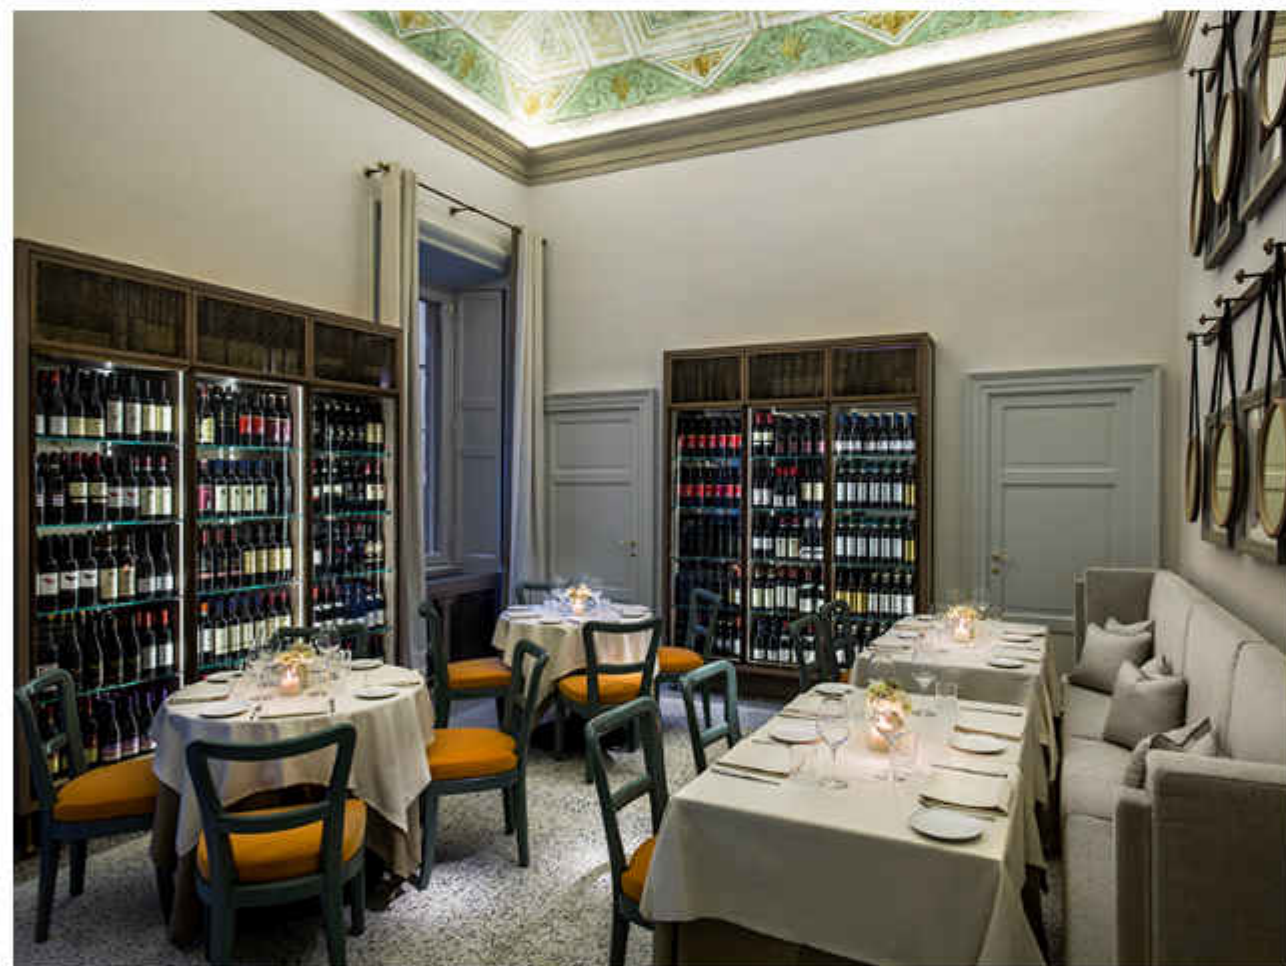

*"We wanted guests to leave with a memorable experience, and a cosy space that feels like a private residence. **Paper Moon Giardino** is a true testament and homage to the former mansion. Guests are invited to 'check in' at any time throughout the day, so it was important that we created a versatile yet sophisticated space."*

- Ed Ng, Co-Founder and Principal at AB Concept